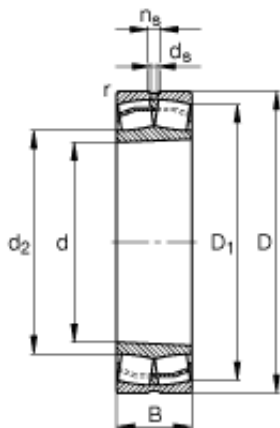

BEARING-MALAYSIA SDN.BHD.

120 mm x 180 mm x 46 mm FAG 23024-E1-K-TVPB Spherical Roller Bearings

Bearing No. 23024-E1-K-TVPB

23024-E1-K-TVPB Bearing 2D drawings and 3D CAD models

Size	120x180x46 mm
Bore Diameter	120 mm
Outer Diameter	180 mm
Width	46 mm
d	120 mm
D	180 mm
B	46 mm
D_1	164,7 mm
$D_{a \max}$	171,2 mm
d_2	133 mm
$d_{a \min}$	128,8 mm
d_s	3,2 mm
n_s	6,5 mm
$r_{a \max}$	2 mm
r_{\min}	2 mm
m	3,7 kg / Weight
C_r	430000 N / Dynamic load rating (radial)
e	0,22
Y_1	3,04
Y_2	4,53
C_{0r}	580000 N / Static load rating (radial)
Y_0	2,97