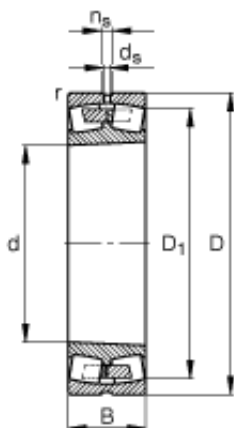

### 160 mm x 290 mm x 104 mm FAG 23232-E1A-K-M Spherical Roller Bearings

Bearing No. 23232-E1A-K-M

23232-E1A-K-M Bearing 2D drawings and 3D CAD models

Size	160x290x104 mm
Bore Diameter	160 mm
Outer Diameter	290 mm
Width	104 mm
d	160 mm
D	290 mm
B	104 mm
$D_1$	249,3 mm
$D_{a \max}$	276 mm
$d_{a \min}$	174 mm
$d_s$	8 mm
$n_s$	15 mm
$r_{a \max}$	2,5 mm
$r_{\min}$	3 mm
m	28,5 kg / Weight
$C_r$	1460000 N / Dynamic load rating (radial)
e	0,34
$Y_1$	2
$Y_2$	2,98
$C_{0r}$	1910000 N / Static load rating (radial)
$Y_0$	1,96
$n_G$	2210 1/min / Limiting speed